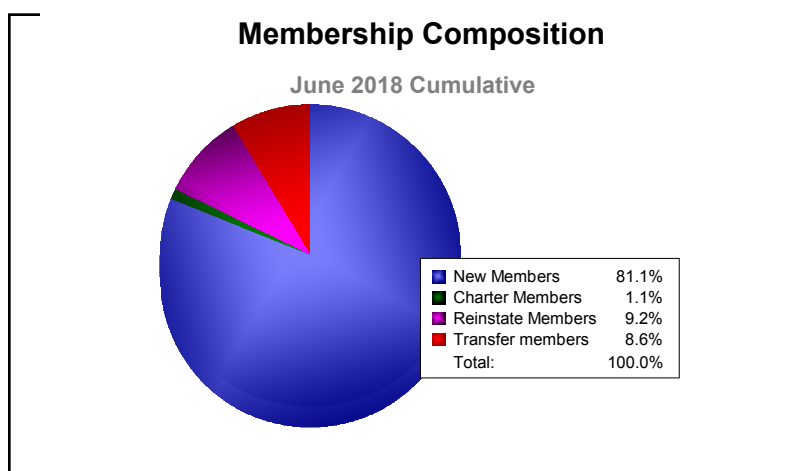

Year	New Clubs	Dropped Clubs	Gain/ Loss Clubs	New Members	Charter Members	Reinstate Members	Transfer Members	Total Member Added	Total Members Dropped	Gain/ Loss Members
2013-2014	0	0	0	189	2	8	39	238	-205	33
2014-2015	0	0	0	239	4	9	13	265	-168	97
2015-2016	1	0	1	212	47	11	8	278	-256	22
2016-2017	1	-1	0	214	35	27	5	281	-293	-12
2017-2018	0	-1	-1	150	2	17	16	185	-332	-147
Average	0	0	0	201	18	14	16	249	-251	-1