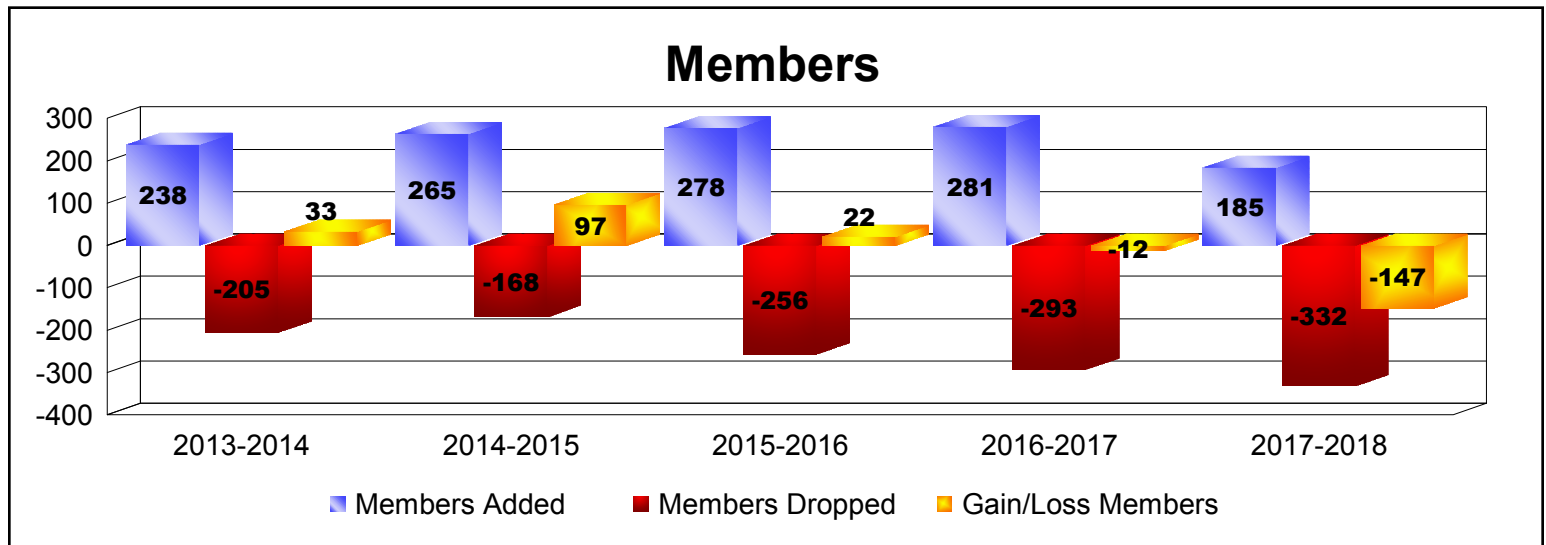

Year	New Clubs	Dropped Clubs	Gain/ Loss Clubs	New Members	Charter Members	Reinstate Members	Transfer Members	Total Member Added	Total Members Dropped	Gain/ Loss Members
2013-2014	0	0	0	189	2	8	39	238	-205	33
2014-2015	0	0	0	239	4	9	13	265	-168	97
2015-2016	1	0	1	212	47	11	8	278	-256	22
2016-2017	1	-1	0	214	35	27	5	281	-293	-12
2017-2018	0	-1	-1	150	2	17	16	185	-332	-147
Average	0	0	0	201	18	14	16	249	-251	-1

Year	New Clubs	Dropped Clubs	Gain/ Loss Clubs	New Members	Charter Members	Reinstate Members	Transfer Members	Total Member Added	Total Members Dropped	Gain/ Loss Members
2013-2014	0	-2	-2	8	1	0	0	9	-72	-63
2014-2015	0	-4	-4	0	0	0	0	0	-46	-46
Average	0	-3	-3	4	1	0	0	5	-59	-55