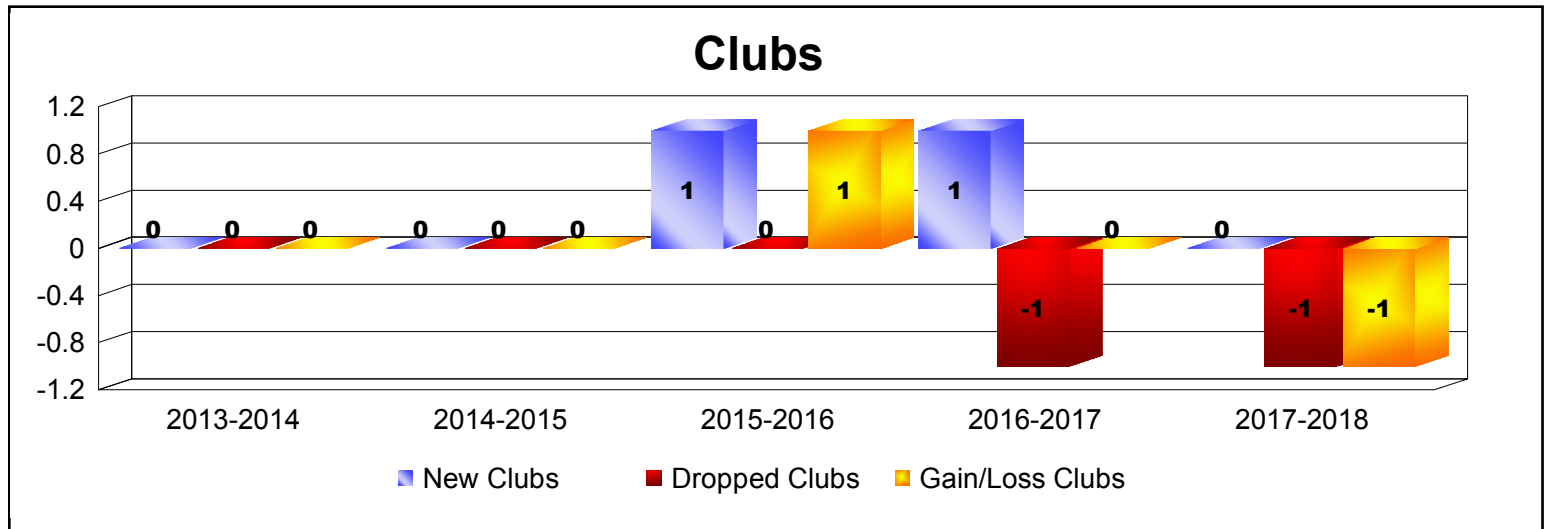

Year	New Clubs	Dropped Clubs	Gain/ Loss Clubs	New Members	Charter Members	Reinstate Members	Transfer Members	Total Member Added	Total Members Dropped	Gain/ Loss Members
2013-2014	0	0	0	189	2	8	39	238	-205	33
2014-2015	0	0	0	239	4	9	13	265	-168	97
2015-2016	1	0	1	212	47	11	8	278	-256	22
2016-2017	1	-1	0	214	35	27	5	281	-293	-12
2017-2018	0	-1	-1	150	2	17	16	185	-332	-147
Average	0	0	0	201	18	14	16	249	-251	-1

Year	New Clubs	Dropped Clubs	Gain/ Loss Clubs	New Members	Charter Members	Reinstate Members	Transfer Members	Total Member Added	Total Members Dropped	Gain/ Loss Members
2013-2014	0	-2	-2	8	1	0	0	9	-72	-63
2014-2015	0	-4	-4	0	0	0	0	0	-46	-46
Average	0	-3	-3	4	1	0	0	5	-59	-55