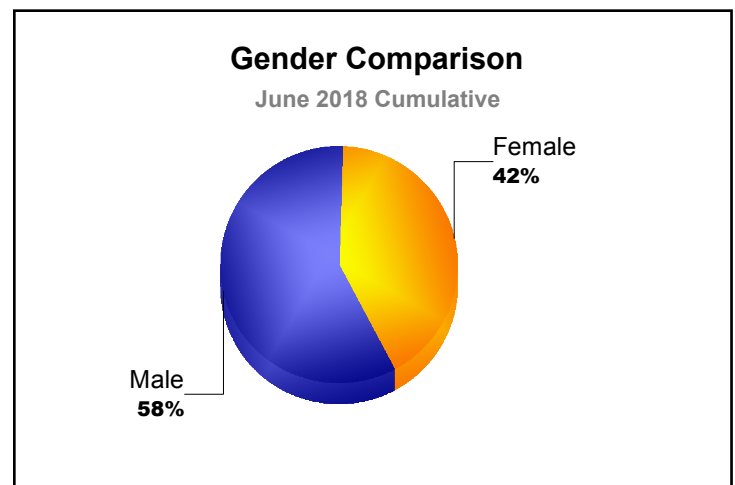

Year	New Clubs	Dropped Clubs	Gain/ Loss Clubs	New Members	Charter Members	Reinstate Members	Transfer Members	Total Member Added	Total Members Dropped	Gain/ Loss Members
2013-2014	0	0	0	189	2	8	39	238	-205	33
2014-2015	0	0	0	239	4	9	13	265	-168	97
2015-2016	1	0	1	212	47	11	8	278	-256	22
2016-2017	1	-1	0	214	35	27	5	281	-293	-12
2017-2018	0	-1	-1	150	2	17	16	185	-332	-147
Average	0	0	0	201	18	14	16	249	-251	-1